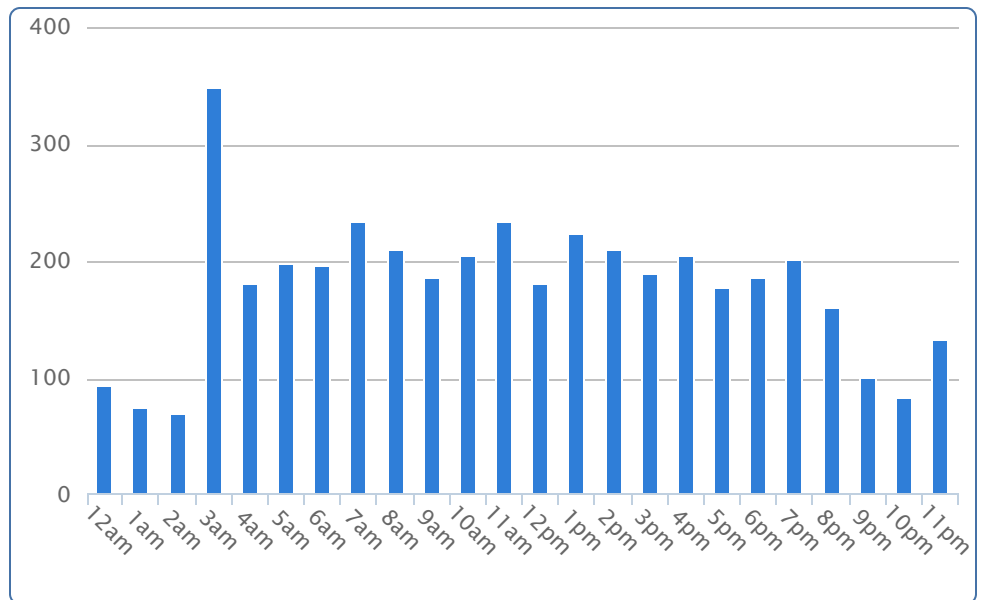

11	3863	115
12	3909	46
13	3980	71
14	4073	93
15	4143	70
16	4187	44
17	4243	56
18	4267	24

Full Release Reads By Time of Day

Peak Time of Day   3am