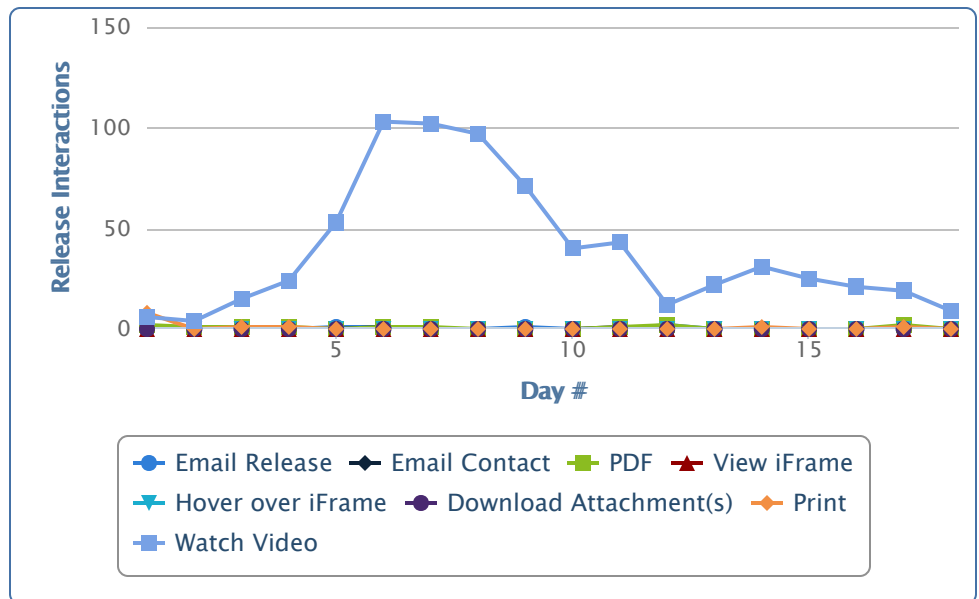

Release Interactions

Total Release Interactions 728

Release Interactions by Type

Email Release 5 (1%)

PDF 12 (2%)

Print 12 (2%)

Email Contact 2 (0%)

Watch Video 697 (96%)

Release Interactions By Day

Peak Day Day 6, Sunday, January 24, 2016

Clicks

Total Clicks 236

Clicks on Release Links 236
(100%)

Clicks on Website URL 0 (0%)

Peak Day Day 7, Monday, January 25, 2016

Day #	Total Clicks	New Clicks on Release Links	New Clicks on Website URL
1	9	9	0
2	12	3	0
3	14	2	0
4	25	11	0
5	44	19	0
6	72	28	0
7	122	50	0
8	149	27	0
9	172	23	0
10	184	12	0