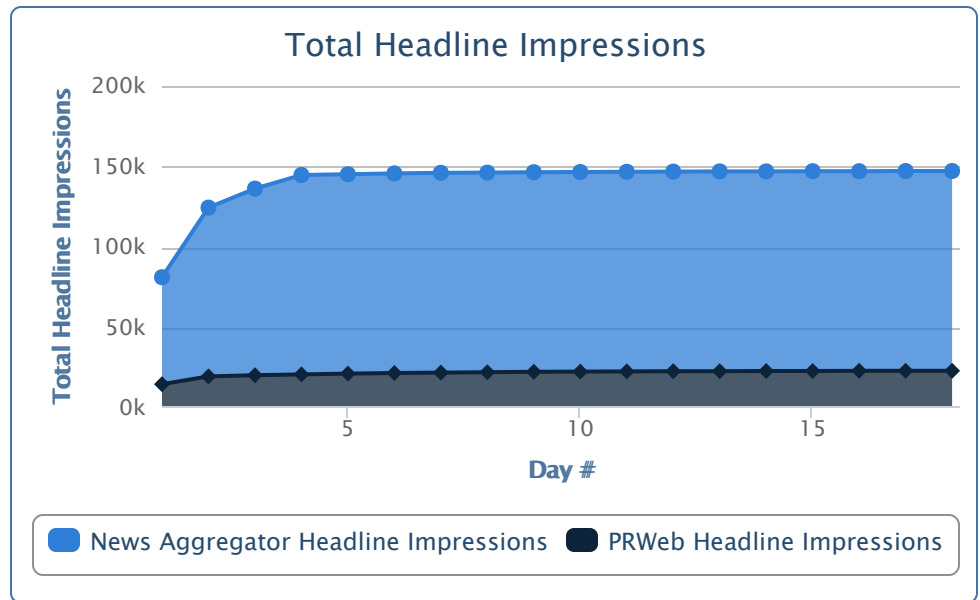

Headline Impressions

Total Headline Impressions 147170

Headline Impressions from News Aggregators 124024 (84.3%)

Headline Impressions from PRWeb.com 23146 (15.7%)

Peak Day Day 2, Wednesday, January 20, 2016

Day #	Total Headline Impressions	Headline Impressions from News Aggregators	New Headline Impressions from PRWeb.com
1	81246	66470	14776
2	124436	38306	4884
3	136335	11139	760
4	144724	7883	506
5	145220	72	424
6	145682	63	399
7	146039	63	294
8	146246	0	207
9	146434	0	188